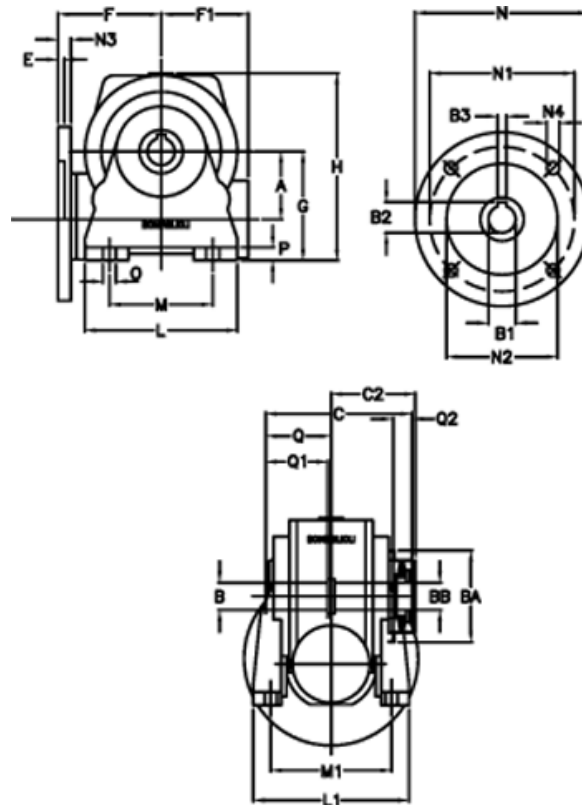

Article number: 390204904512236

Description: Worm Gear with Torque Limiter
VF 49-L2-N-45 P63B5

Measures

a = 49.50	C2 = 63,5	L1 = 124	O = 8.5
B = 25	Description = VF 49N-xx-63B5	m = 63	P = 12
B1 E7 = 11	E = 3.0	M1 = 98.5	Q = 51.0
B2 = 12.8	F = 70	N = 140	Q1 = 41
B3 H9 = 4	F1 = 63	N1 = 115	Q2 = 15
BA = 63	g = 82	N2 = 95	
BB H7 = 14	H = 138.0	N3 = 10.5	
C = 105	L = 110	N4 = 9,5	